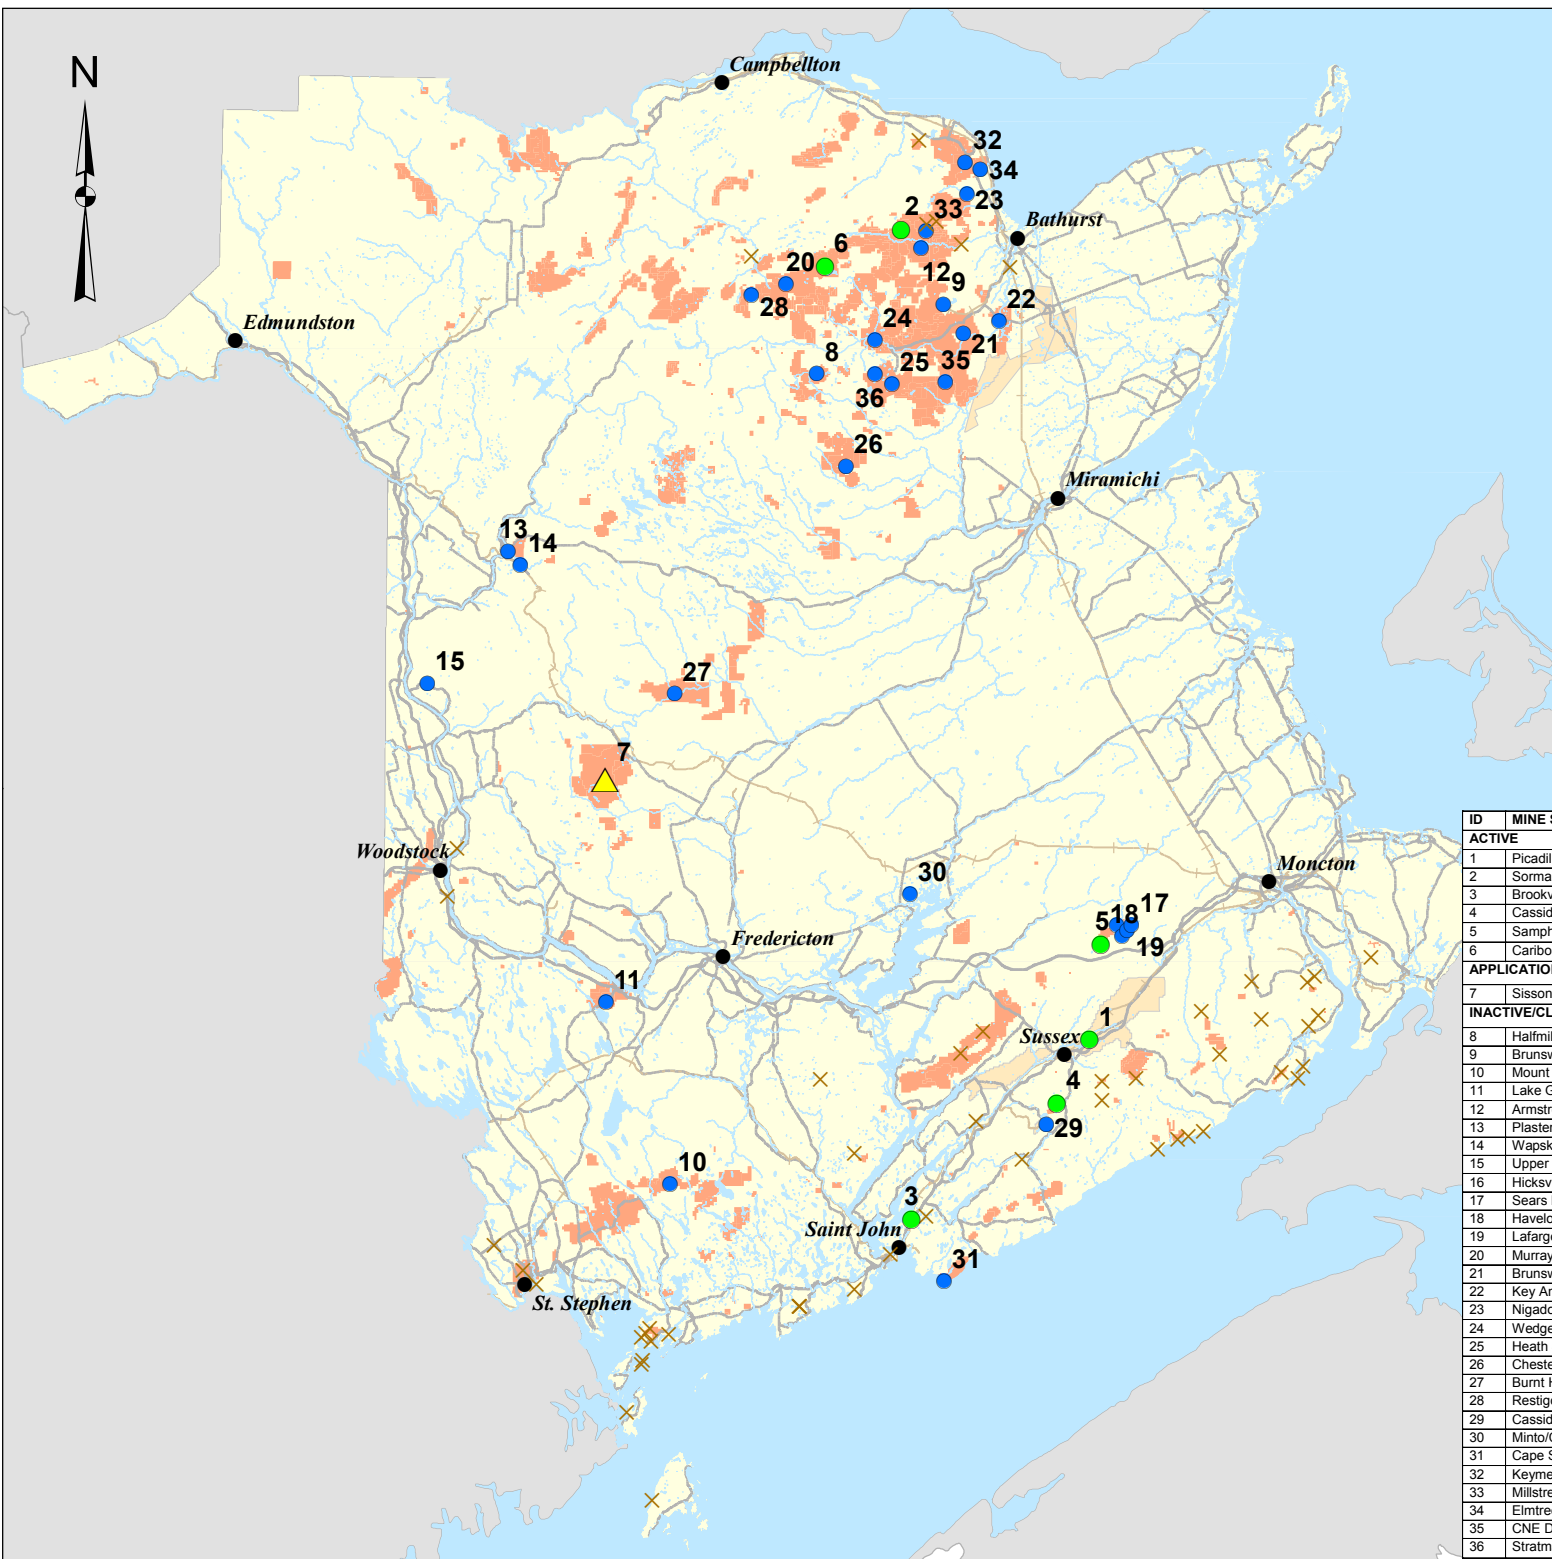

Mine Status 2014

New Brunswick
Department of Energy and Mines

Site Status

- active
- ▲ application
- inactive/closed
- × legacy
- Claims

ID	MINE SITE	COMMODITY	COMPANY
ACTIVE			
1	Picadilly/Penobsquis	Potash, Salt	PotashCorp
2	Sormany	Limestone	Elmtree Resources
3	Brookville	Dolomitic Limestone	Brookville
4	Cassidy Lake	Silica	Atlantic Silica
5	Samphill	Limestone	Graymont
6	Caribou	Zn, Pb, Cu, Ag	Trevali Mining NB
APPLICATION			
7	Sisson Brook	W, Mo	Sisson Partnership
INACTIVE/CLOSED			
8	Halfmile	Zn, Pb, Cu, Ag	Trevali Mining NB
9	Brunswick No.12	Zn, Pb, Cu, Ag	Glencore Canada
10	Mount Pleasant	W, Sn, Mo, In	ADEX Mining
11	Lake George	Sb	APOCAN
12	Armstrong Brook	Limestone	Elmtree Resources
13	Plaster Rock	Gypsum	Plaster Rock Gypsum
14	Wapske	Limestone	Plaster Rock Gypsum
15	Upper Kent Lime	Marl	Upper Kent Lime Works
16	Hicksville	Limestone	Graymont
17	Sears McGee	Limestone	Graymont
18	Havelock	Limestone	LaFarge Canada
19	Lafarge East West	Limestone	LaFarge Canada
20	Murray Brook	Au, Cu	Murray Brook Resources
21	Brunswick No.6	Zn, Pb, Cu, Ag	Glencore Canada
22	Key Anacon	Zn, Pb, Cu, Ag	Hunter Brooks
23	Nigadoo	Zn, Pb	
24	Wedge-Cominco	Zn, Pb, Cu, Ag	Kyle Stewart
25	Heath Steele	Zn, Pb, Cu, Ag	Glencore Canada
26	Chester	Cu, Zn	Explor Resources Inc.
27	Burnt Hill	W	Cadillac Resources
28	Restigouche	Zn, Pb, Cu, Ag	
29	Cassidy Lake	Potash	PotashCorp
30	Minto/Chipman	Coal	NB Coal
31	Cape Spencer	Au	Rockport Mining Corp.
32	Keymet	Zn, Pb	George Murphy
33	Millstream Dolomite	Dolomitic Limestone	Elmtree Resources
34	Elmtree	Limestone	Elmtree Resources
35	CNE Deposit	Zn,Pb, Cu, Ag	Stratabound Resources
36	Stratmat	Zn, Pb, Cu, Ag	Glencore Canada