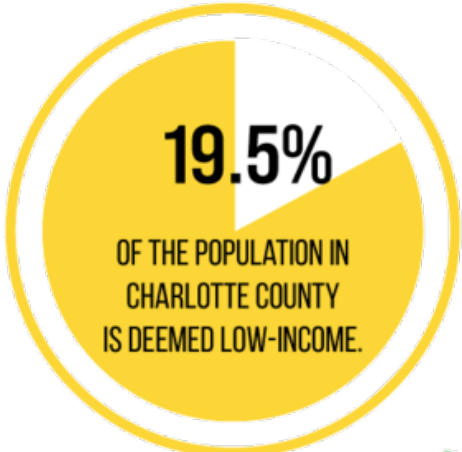

Project : Village Car Share

–

Une alternative de  ECW
Project:Village

transport
rural

Project : Village Car Share –
a rural transportation
alternative

 ECW
Project:Village

MANY NEWCOMERS AND LOW INCOME COMMUNITY MEMBERS STRUGGLE TO FIND AFFORDABLE, ACCESSIBLE TRANSPORTATION OPTIONS