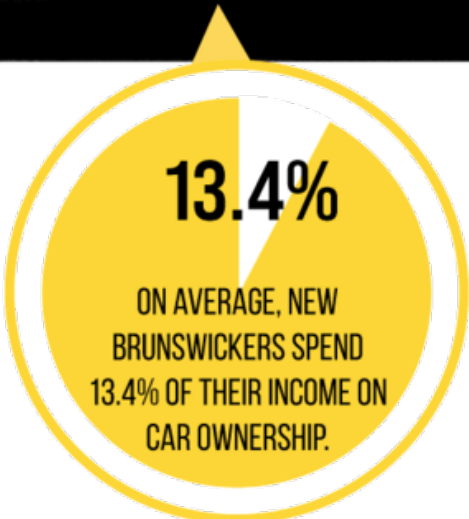

MANY NEWCOMERS AND LOW INCOME COMMUNITY MEMBERS STRUGGLE TO FIND AFFORDABLE, ACCESSIBLE TRANSPORTATION OPTIONS

INDIVIDUALS WITHOUT DIRECT ACCESS TO TRANSPORTATION STRUGGLE TO ENGAGE AS PARTICIPATORY CITIZENS.