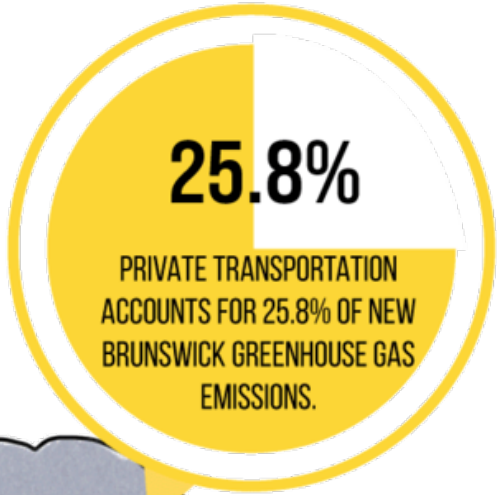

Project : Village Car Share

–

Une alternative de  ECW
Project:Village

transport
rural

Project : Village Car Share –
a rural transportation
alternative

 ECW
Project:Village

MANY NEWCOMERS AND LOW INCOME COMMUNITY MEMBERS STRUGGLE TO FIND AFFORDABLE, ACCESSIBLE TRANSPORTATION OPTIONS